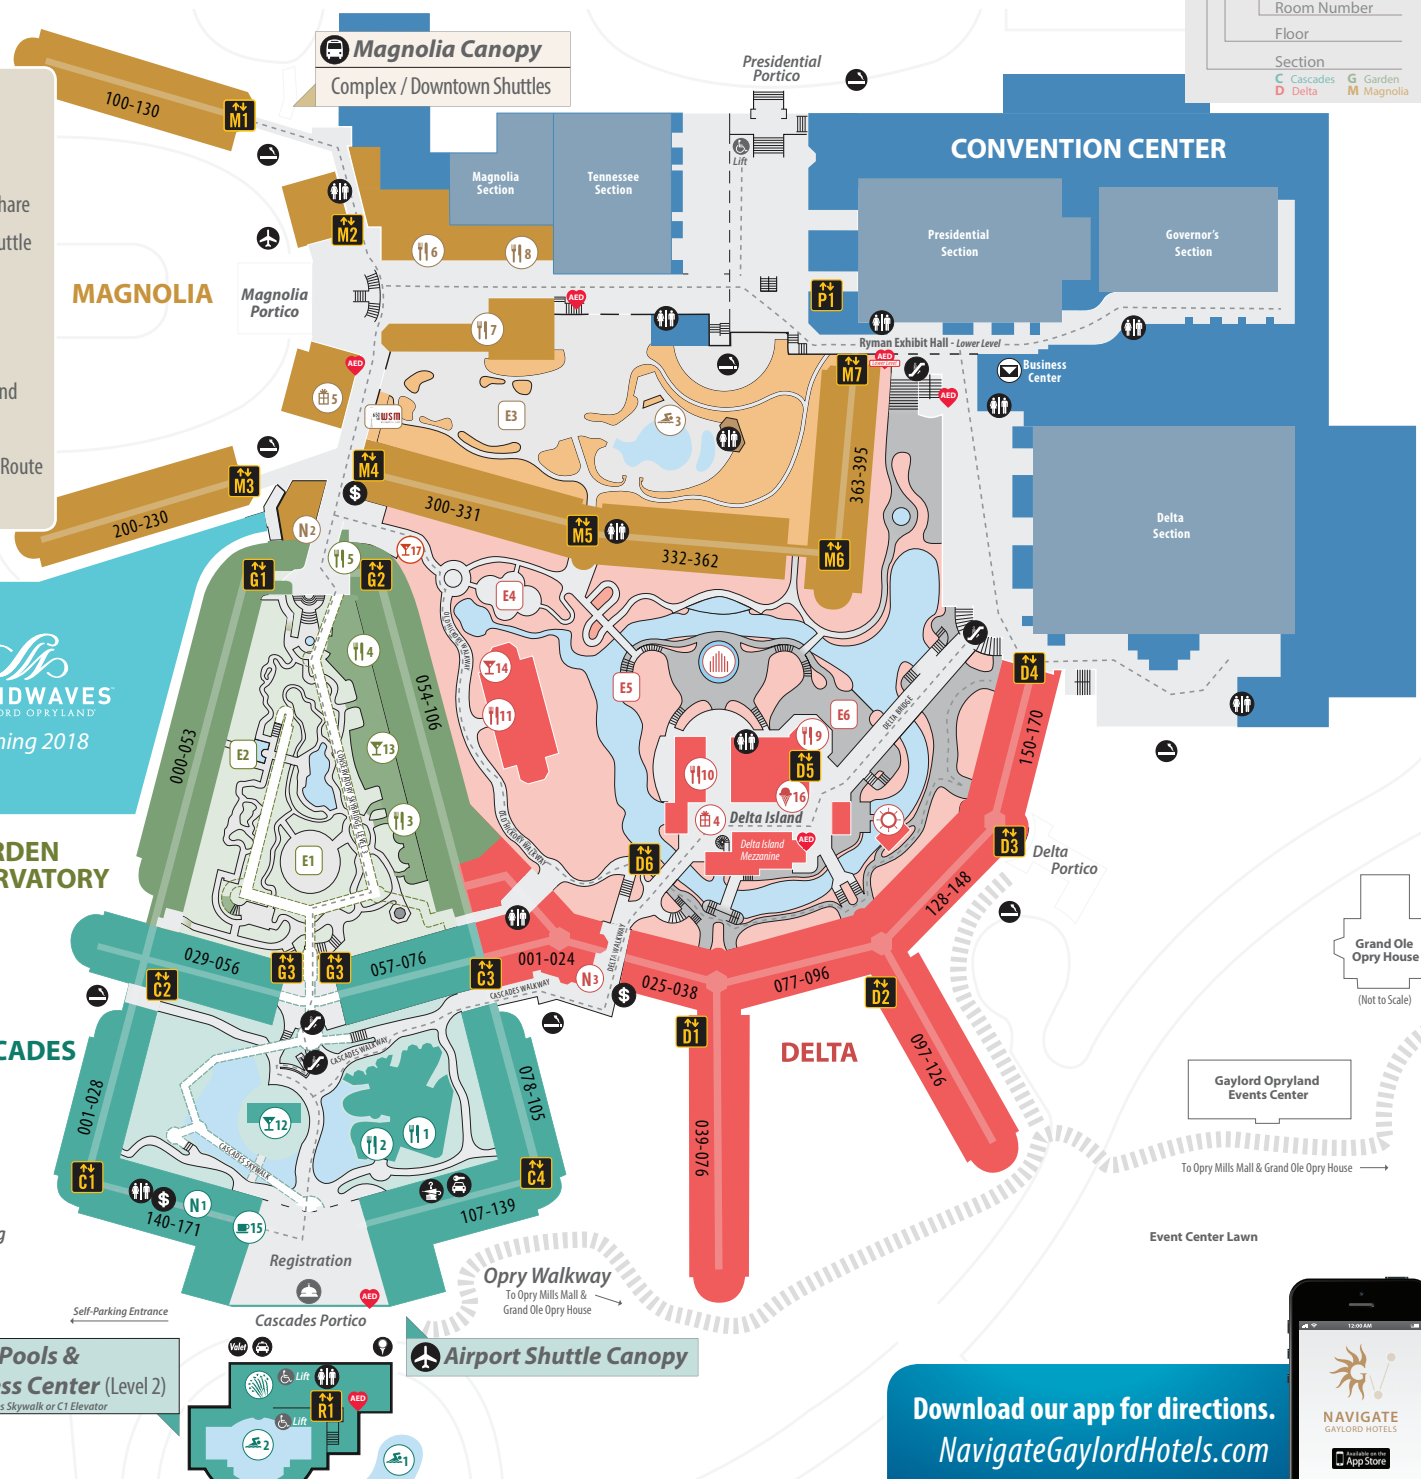

**C2345 (Example)**

- Room Number
- Floor
- Section

C Cascades G Garden  
D Delta M Magnolia

- KEY**
- Concierge
  - Shuttles
  - Taxi/Rideshare
  - Airport Shuttle
  - Car Rental
  - Restrooms
  - Elevator
  - Lost & Found
  - Escalator
  - Accessible Route
  - ATM

**Spa, Pools & Fitness Center (Level 2)**  
Use Cascades Skywalk or C1 Elevator

**Download our app for directions.**  
[NavigateGaylordHotels.com](http://NavigateGaylordHotels.com)

**FOOD & DRINK**

- C1 Cascades American Café
- C2 Wasabi's Sushi Bar
- C3 Solario Cantina (Lower Level)
- C4 Ravello (Lower Level)
- C5 Conservatory Café
- M6 Fuse Sports Bar
- M7 Jack Daniel's
- M8 Findley's Irish Pub
- M9 Stax Burgers
- M10 Paisano's Pizzeria & Vino
- M11 Old Hickory Steakhouse
- G12 The Falls
- G13 Conservatory Wine Bar (Lower Level)
- G14 Library Lounge
- G15 Cocoa Bean Coffee House
- G16 Delta Delight Frozen Yogurt
- G17 American Craft Tavern

**RECREATION**

- C1 Spa & Fitness Center (Level 2)
- C2 Cascades Outdoor Pool (Access through Spa)
- C3 Indoor Pool (Access through Spa)
- M3 Magnolia Outdoor Pool
- M4 Delta Riverboats
- M5 Delta Fountain Show
- M6 Gaylord Springs Golf Pick-Up

**SHOPPING**

- N1 Cascades Necessities
- N2 Magnolia Necessities
- M5 Magnolia Shops
  - Natural Life
  - Johnston & Murphy
  - Swarovski
  - Savannah's
  - Cowboys & Angels

**EVENT LOCATIONS**

- E1 Crystal Gazebo
- E2 Lion's Head Fountain
- E3 Magnolia Courtyard
- E4 Delta Pavilion
- E5 Delta Landing
- E6 Water's Edge